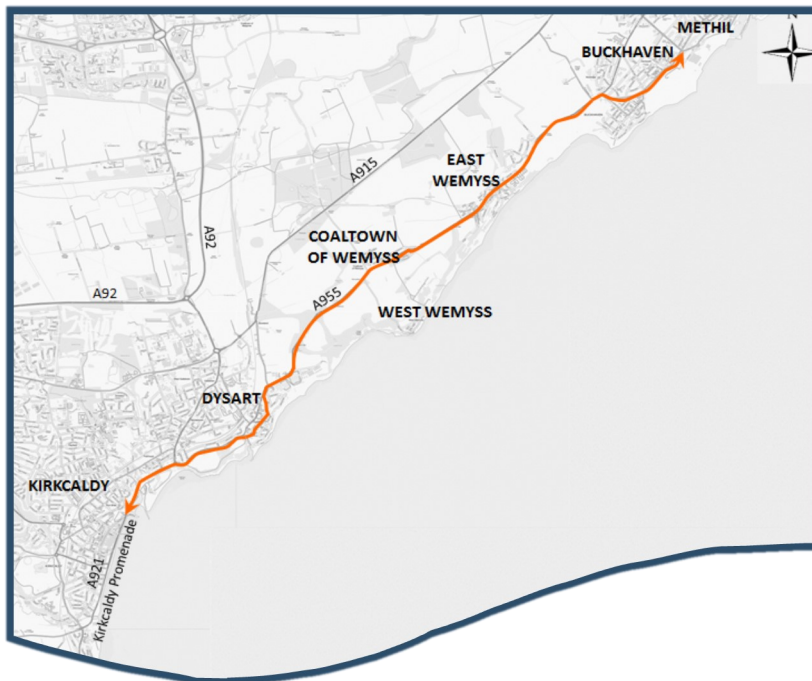

Kirkcaldy — Buckhaven Active Travel

HAVE YOUR SAY

South East of Scotland Transport Partnership (SEStran) are working in partnership with engineering consultancy AECOM and Fife Council to improve active travel in your area. The study area includes Kirkcaldy (East), Dysart, Coaltown of Wemyss, East Wemyss and Buckhaven.

There are a range of options available for the study area and we would like to present these to you and we would like to hear your views on those options.

Have Your Say and Get Involved

Online

Please share your views with us through our online survey which is available through the following link or scan the QR code:

www.kirkcaldy2buckhaven-survey.co.uk