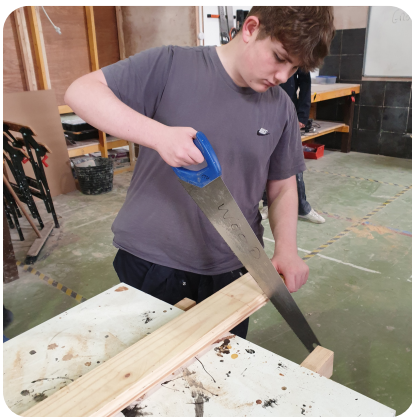

Our aim is to give everyone an opportunity to use a space to develop practical and life skills within the community.

We believe in training everyone in the basics of construction and life skills, so they have the foundations to pursue a successful career path.

CommunityTrade Hub
16 College Street
Buckhaven, Fife, KY8 1JX

T: 01592 308 249

enquiries@communitytradedhub.co.uk
www.communitytradedhub.co.uk

OUR COURSES

INTRODUCTION TO CONSTRUCTION

The aim of Introduction to Construction is to provide an early intervention training programme which allows individuals to try all trade disciplines to help identify which one suits them.

Using our purpose-built trade stations, they will learn the practical skills of each trade. This also includes the safe use and handling of tools and power tools, Health and Safety and PPE.

Life skills are also gained throughout with various teambuilding activities focusing on confidence, self-esteem, social interaction, strengths and weaknesses. Client's are closely evaluated to help our staff identify how we can best support each individuals needs on the career path journey.