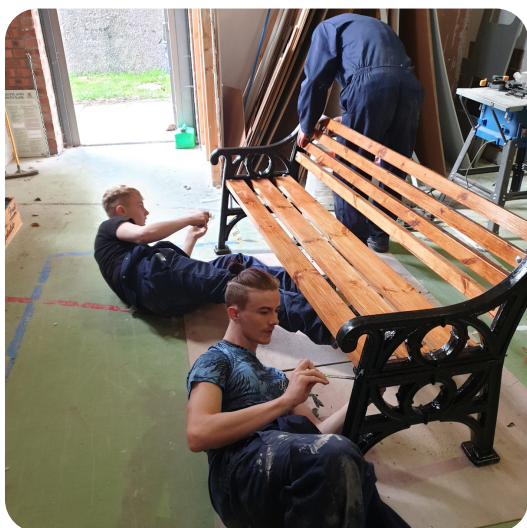

Our aim is to give everyone an opportunity to use a space to develop practical and life skills within the community.

We believe in training everyone in the basics of construction and life skills, so they have the foundations to pursue a successful career path.

CommunityTrade Hub
16 College Street
Buckhaven, Fife, KY8 1JX

T: 01592 308 249

enquiries@communitytradedhub.co.uk
www.communitytradedhub.co.uk

OUR COURSES

INTRODUCTION TO CONSTRUCTION

The aim of Introduction to Construction is to provide an early intervention training programme which allows individuals to try all trade disciplines to help identify which one suits them.

Using our purpose-built trade stations, they will learn the practical skills of each trade. This also includes the safe use and handling of tools and power tools, Health and Safety and PPE.

Life skills are also gained throughout with various teambuilding activities focusing on confidence, self-esteem, social interaction, strengths and weaknesses. Client's are closely evaluated to help our staff identify how we can best support each individuals needs on the career path journey.