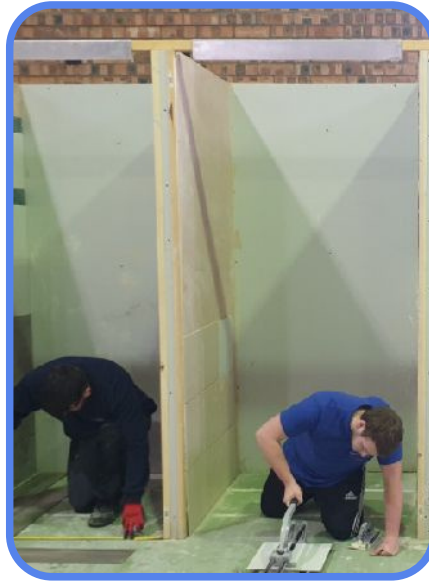

WHO WE ARE

Community Trade Hub is a social enterprise working within the Levenmouth area and supporting other surrounding areas within Fife.